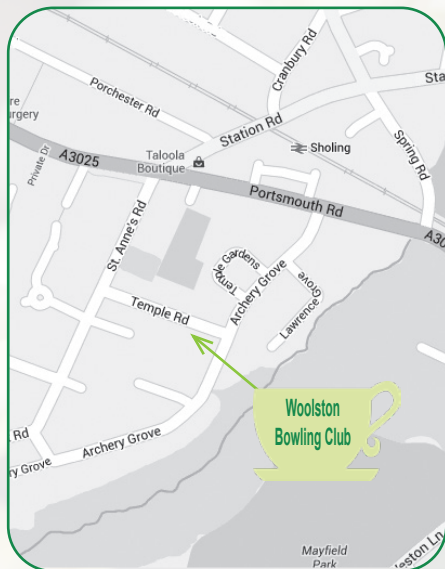

To attend please register with
Mrs Margaret Francis
at **The White Lily Centre**
on **023 8044 0961**

or email : margaret@thewhitelilycentre.co.uk

Coffee Morning

DATES FOR 2025

Tuesday 14th January
Tuesday 28th January
Tuesday 11th February
Tuesday 25th February
Tuesday 11th March - *Speaker*
Tuesday 25th March
Tuesday 8th April
Tuesday 22nd April
Tuesday 13th May
Tuesday 27th May
Tuesday 10th June
Tuesday 24th June - *Speaker*
Tuesday 8th July
Tuesday 22nd July
Tuesday 12th August
Tuesday 26th August
Tuesday 9th September - *Speaker*
Tuesday 23rd September
Tuesday 14th October
Tuesday 28th October - *Big Yellow Coffee Morning*
Tuesday 11th November
Tuesday 25th November
9th December - *Xmas Coffee Morning*